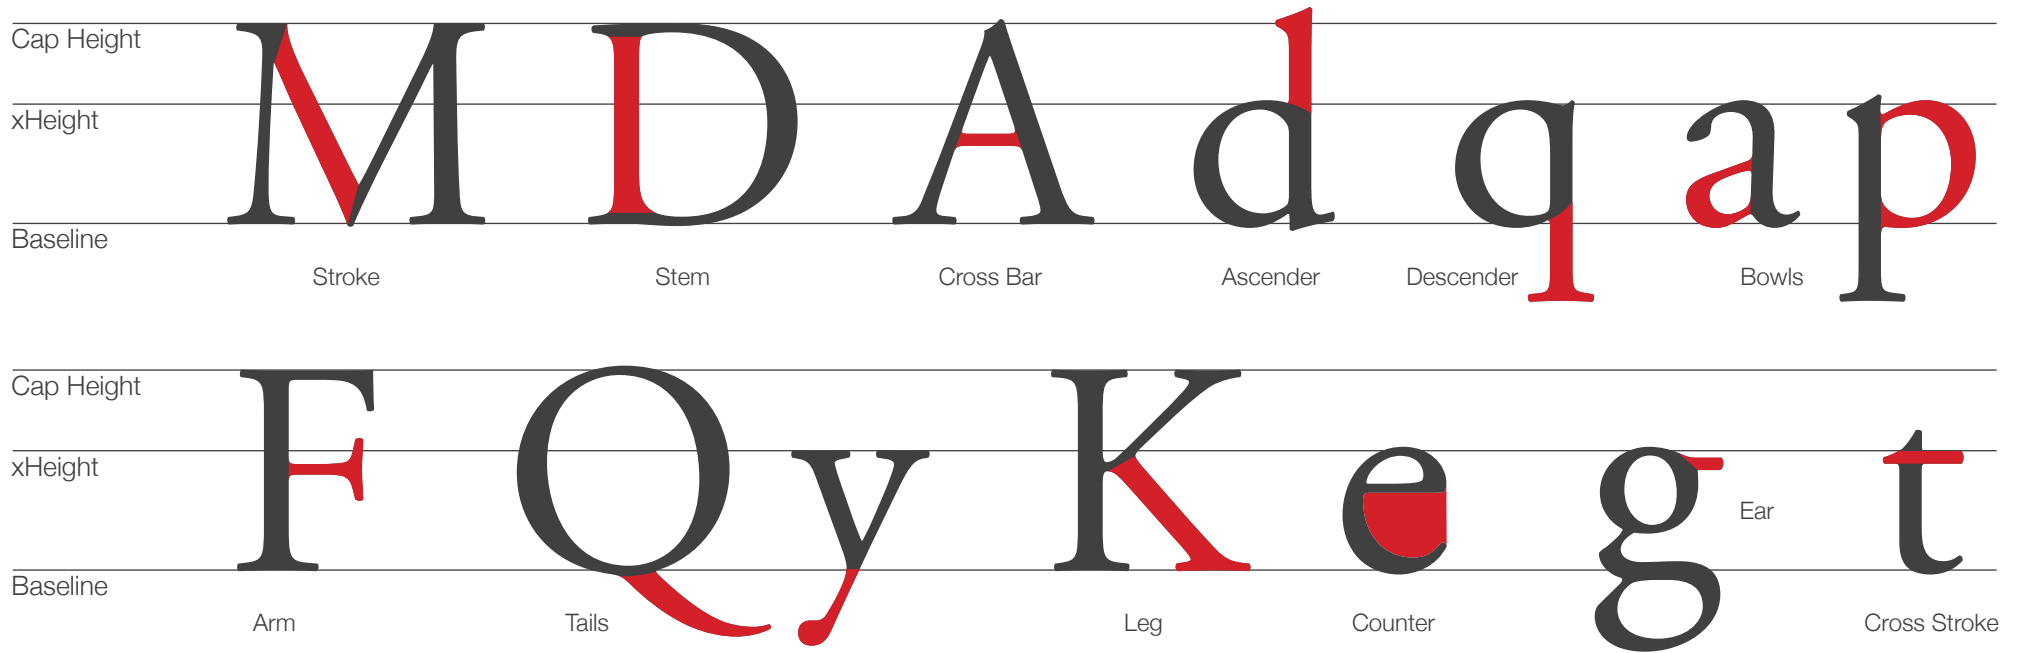

Anatomy and Terminology

lorem ipsum

Kerning is the spacing in between each individual letter.

lor em ips u m

Incorrect Kerning - obviously a bit extreme

Lorem ipsum dolor sit amet, consectetur adipiscing elit. Donec sit amet arcu. Sed hendrerit, odio ac rutrum.

Tracking is the spacing between all of the characters on a line

Leading is the spacing between lines of text.

Lorem ipsum dolor sit amet, consectetur adipiscing elit. Donec sit amet arcu. Sed hendrerit, odio ac rutrum adipiscing, mauris wisi iaculis arcu, a dignissim ante massa at leo. Nam ut nisl. Nullam bibendum dui nec sapien. Suspendisse accumsan ligula at velit. Duis dapibus, tortor eget hendrerit ultricies, augue est porta mauris, id posuere lorem wisi vel sem. Integer ut felis. Suspendisse purus nisl, cursus non, volutpat vel, pulvinar eget, lacus. Donec vehicula elit.